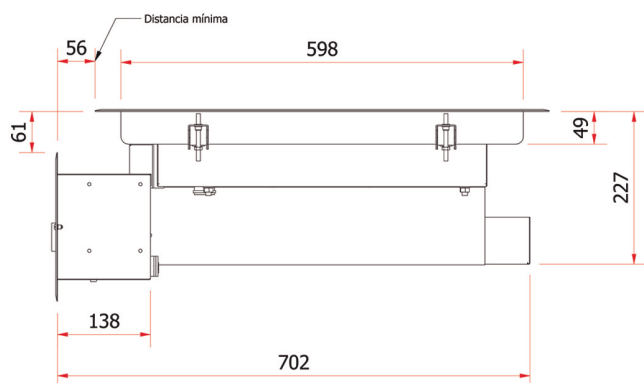

M1000

0000E

PLANCHA
Drop in
⚡

M1000E DI

FEATURES

Power: **12 kW**

- ✓ Optional grooved surface (1/1 - 1/2 - 1/3)
- ✓ Temperature control up to 285°C
- ✓ Easy cleaning and maintenance
- ✓ Designed and manufactured in the EU

www.mirror.es
C/ Crom 57, Hospitalet de Llobregat 08907, Barcelona, España

Tel.: (+34) 336 87 30
Email: sales@mirror.es

Technical specifications

Voltage	380 / 415 V 3F+N
Freq.	50/60 Hz
Power	12 kW
Cooking area	900 x 500 mm
Max. Temperature	285 °C
Grease drawer	1 x 4 L

Optional extras

- Grooved surface (1/1 - 1/2 - 1/3)

External dimensions and weight

Width	1075 mm
Depth	731 mm (Min.)
High	285 mm
Weight	108 kg

www.mirror.es

C/ Crom 57, Hospitalet de Llobregat 08907, Barcelona, España