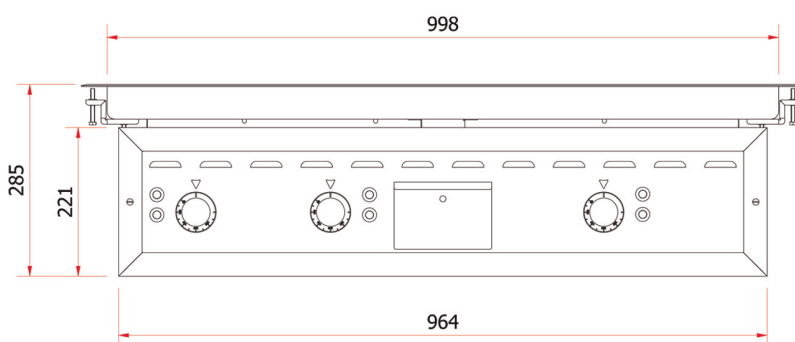

M1000

0000E

PLANCHA
Drop in
⚡

M1000E DI

FEATURES

Power: **12 kW**

- ✓ Optional grooved surface (1/1 - 1/2 - 1/3)
- ✓ Temperature control up to 285°C
- ✓ Easy cleaning and maintenance
- ✓ Designed and manufactured in the EU

www.mirror.es
C/ Crom 57, Hospitalet de Llobregat 08907, Barcelona, España

Tel.: (+34) 336 87 30
Email: sales@mirror.es

Technical specifications

Voltage	380 / 415 V 3F+N
Freq.	50/60 Hz
Power	12 kW
Cooking area	900 x 500 mm
Max. Temperature	285 °C
Grease drawer	1 x 4 L

Optional extras

- Grooved surface (1/1 - 1/2 - 1/3)

External dimensions and weight

Width	1075 mm
Depth	731 mm (Min.)
High	285 mm
Weight	108 kg

www.mirror.es

C/ Crom 57, Hospitalet de Llobregat 08907, Barcelona, España