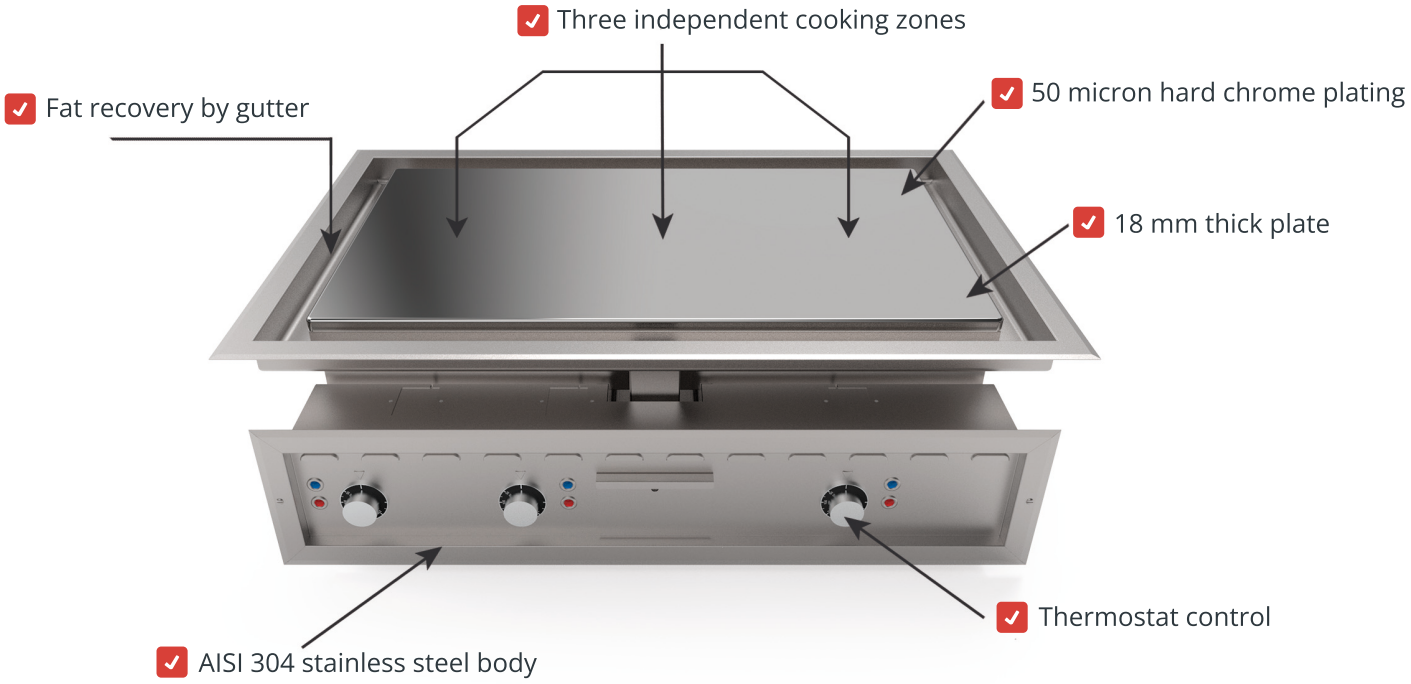

M1000

0000E

PLANCHA
Drop in
⚡

M1000E DI

FEATURES

Power: **12 kW**

- ✓ Optional grooved surface (1/1 - 1/2 - 1/3)
- ✓ Temperature control up to 285°C
- ✓ Easy cleaning and maintenance
- ✓ Designed and manufactured in the EU

www.mirror.es
C/ Crom 57, Hospitalet de Llobregat 08907, Barcelona, España

Tel.: (+34) 336 87 30
Email: sales@mirror.es

Technical specifications

Voltage	380 / 415 V 3F+N
Freq.	50/60 Hz
Power	12 kW
Cooking area	900 x 500 mm
Max. Temperature	285 °C
Grease drawer	1 x 4 L

Optional extras

- Grooved surface (1/1 - 1/2 - 1/3)

External dimensions and weight

Width	1075 mm
Depth	731 mm (Min.)
High	285 mm
Weight	108 kg

www.mirror.es

C/ Crom 57, Hospitalet de Llobregat 08907, Barcelona, España