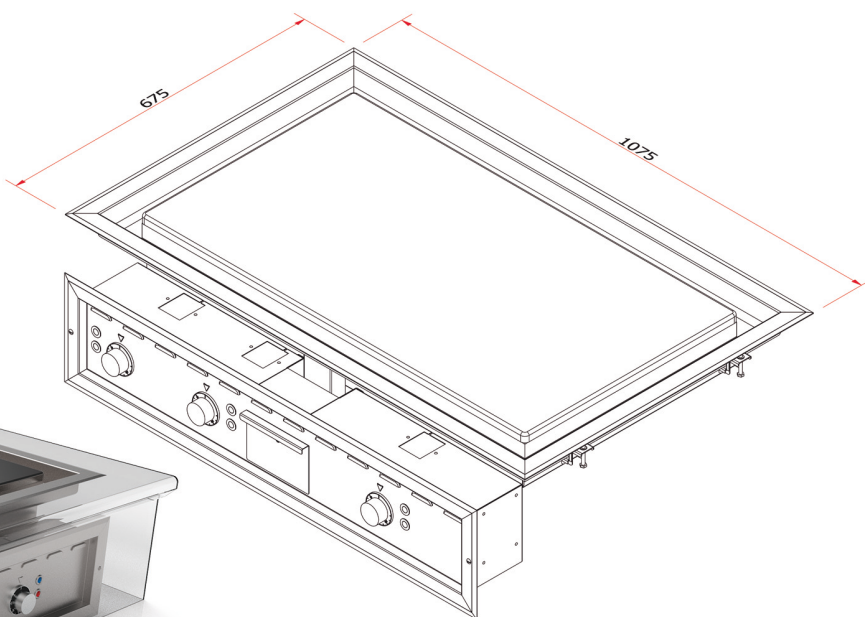

M1000

0000E

PLANCHA
Drop in
⚡

M1000E DI

FEATURES

Power: **12 kW**

- ✓ Optional grooved surface (1/1 - 1/2 - 1/3)
- ✓ Temperature control up to 285°C
- ✓ Easy cleaning and maintenance
- ✓ Designed and manufactured in the EU

www.mirror.es
C/ Crom 57, Hospitalet de Llobregat 08907, Barcelona, España

Tel.: (+34) 336 87 30
Email: sales@mirror.es

Technical specifications

Voltage	380 / 415 V 3F+N
Freq.	50/60 Hz
Power	12 kW
Cooking area	900 x 500 mm
Max. Temperature	285 °C
Grease drawer	1 x 4 L

Optional extras

- Grooved surface (1/1 - 1/2 - 1/3)

External dimensions and weight

Width	1075 mm
Depth	731 mm (Min.)
High	285 mm
Weight	108 kg

www.mirror.es

C/ Crom 57, Hospitalet de Llobregat 08907, Barcelona, España